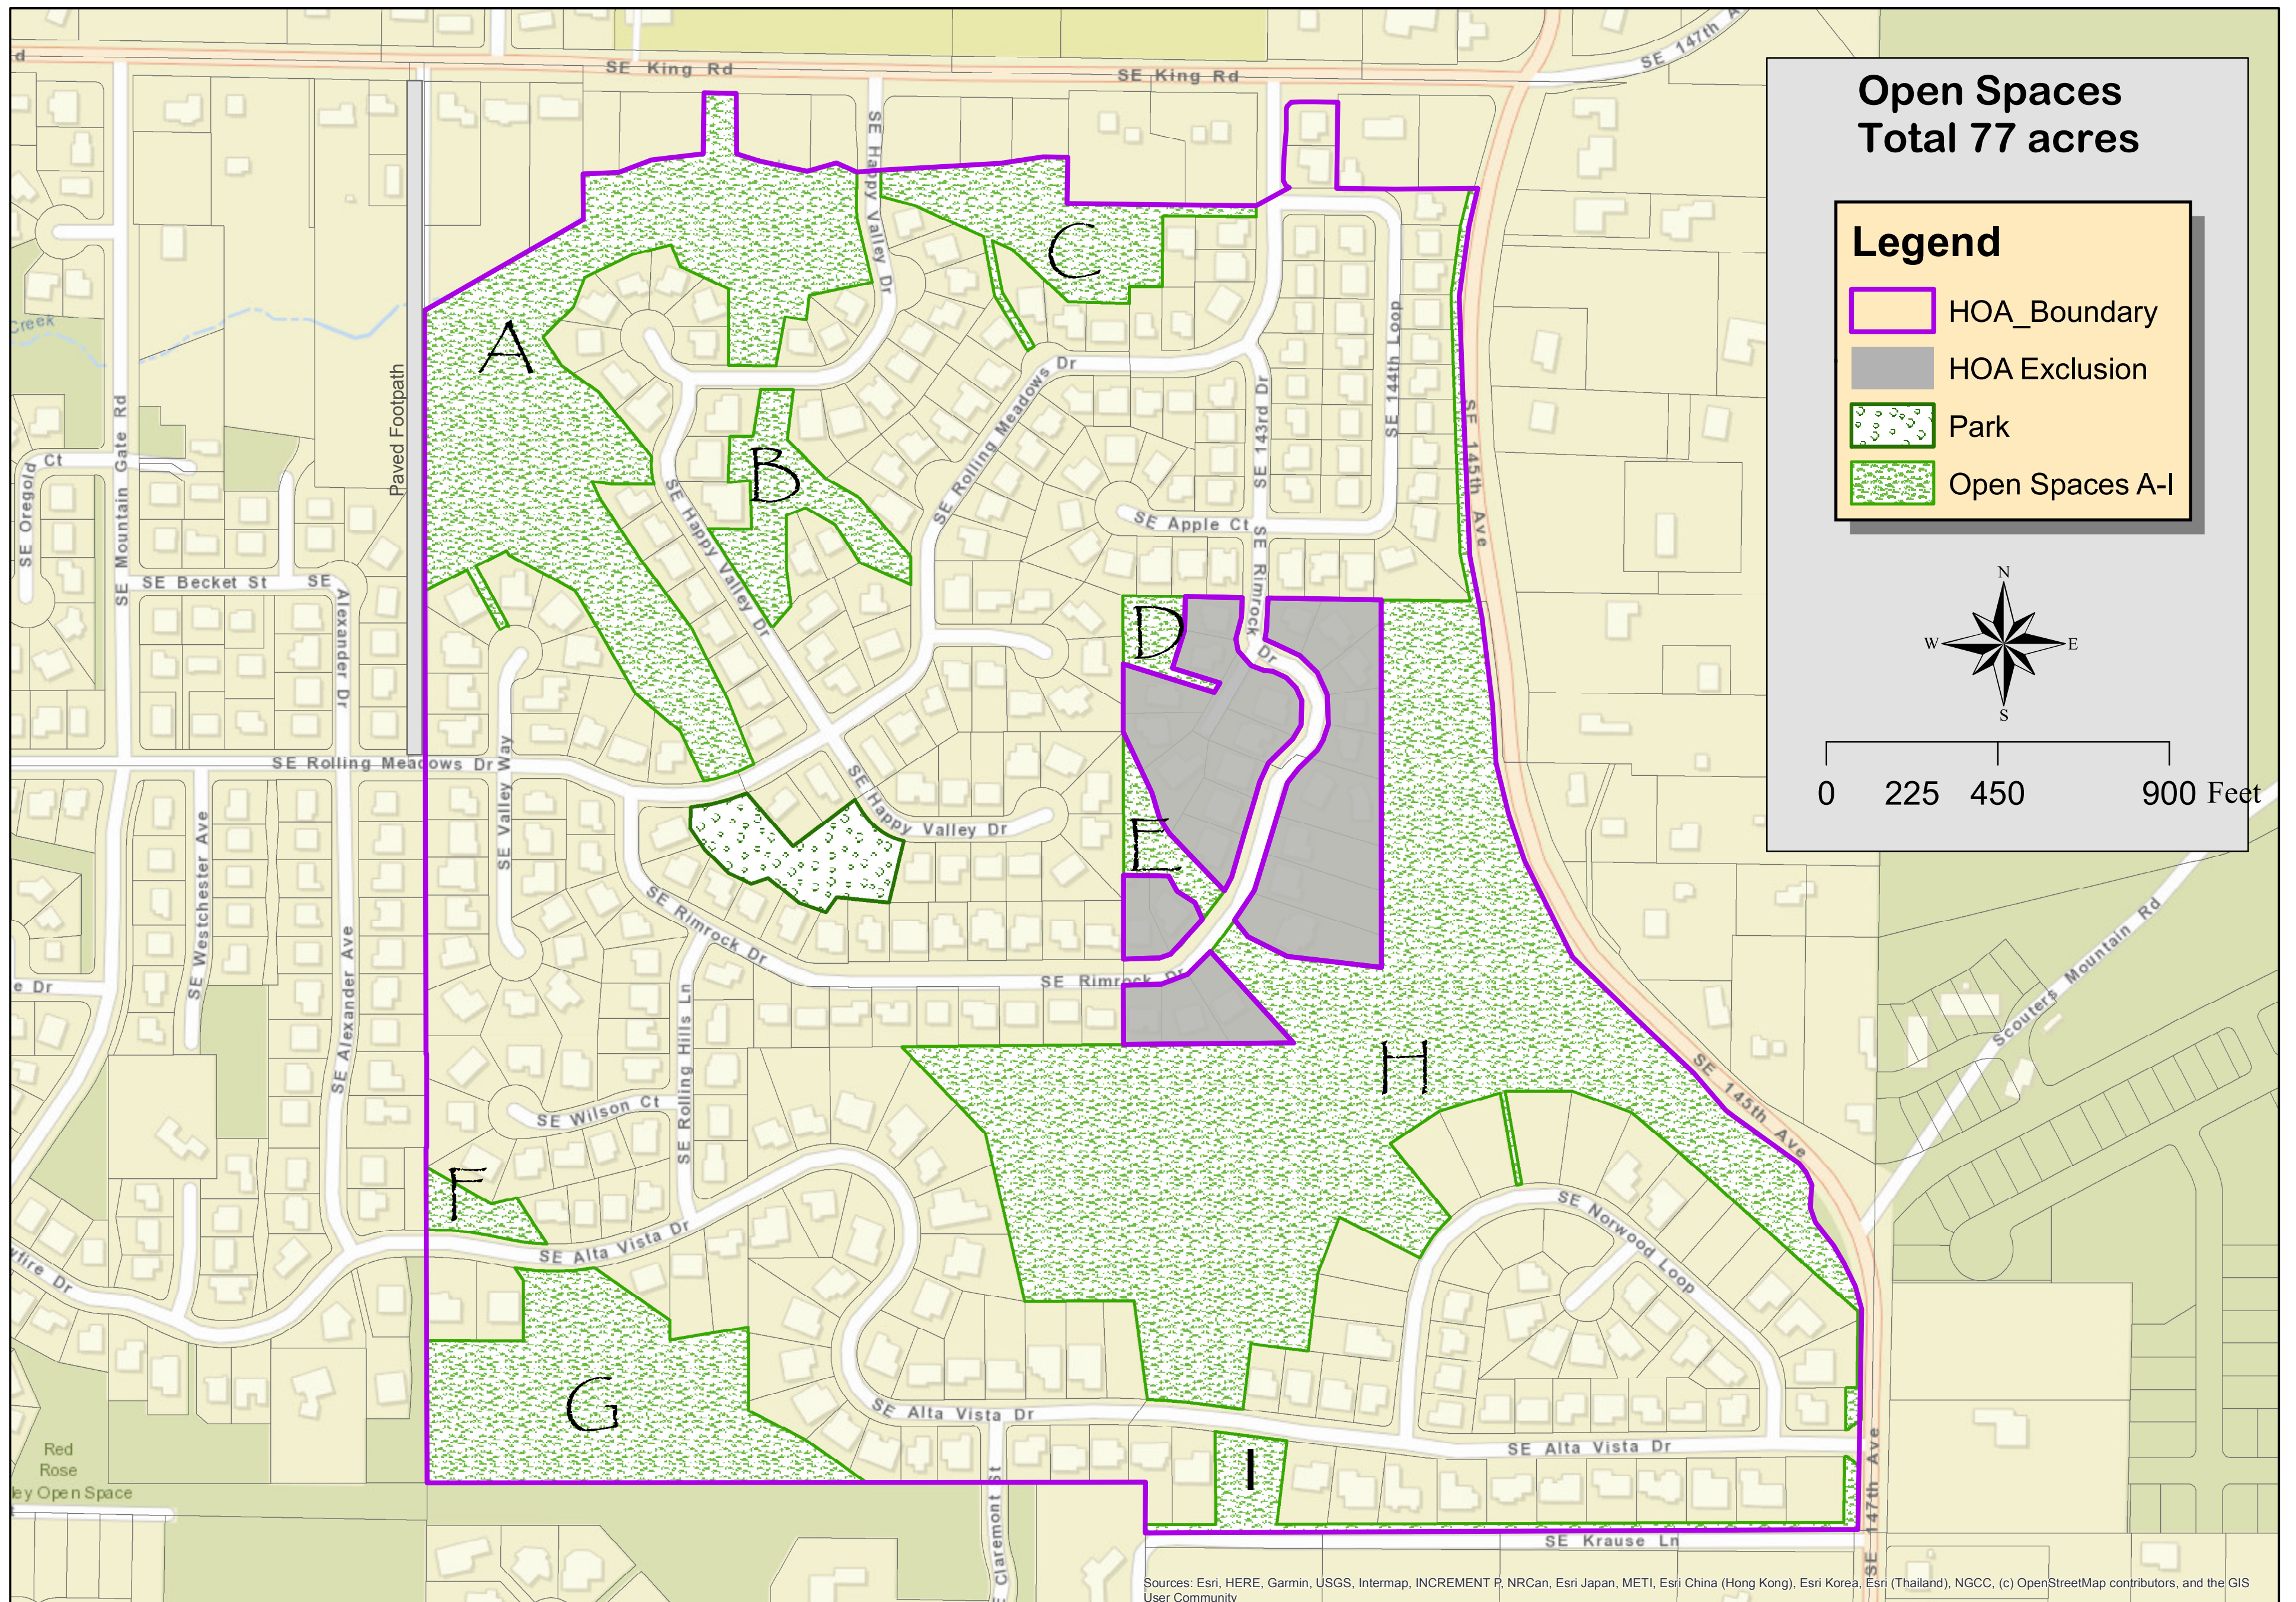

Happy Valley Heights HOA

Open Spaces
Total 77 acres

Legend

-  HOA_Boundary
-  HOA Exclusion
-  Park
-  Open Spaces A-I

0 225 450 900 Feet

Sources: Esri, HERE, Garmin, USGS, Intermap, INCREMENT P, NRCan, Esri Japan, METI, Esri China (Hong Kong), Esri Korea, Esri (Thailand), NGCC, (c) OpenStreetMap contributors, and the GIS User Community